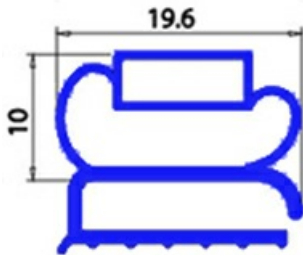

2123037

**ANGLED MIDDLE-EDGED MAGNETIC GASKET 460X720MM. XX6  
O.D.**

Date: 24-11-2024

ORIGINAL  
**OSP**  
SPARE PARTS**Technical data**

SHORT SIDE mm	A=460mm
LONG SIDE mm	B=720mm
PROFILE TYPE	XX6