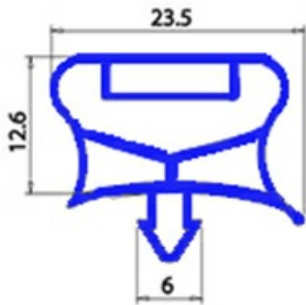

2123048

Date: 14-11-2024

ORIGINAL
OSP
SPARE PARTS