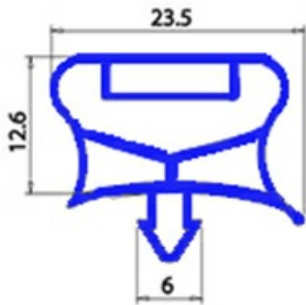

2123048

Date: 24-11-2024

ORIGINAL
OSP
SPARE PARTS

Technical data

SHORT SIDE mm	A=745mm
LONG SIDE mm	B=1830mm
PROFILE TYPE	QQ7