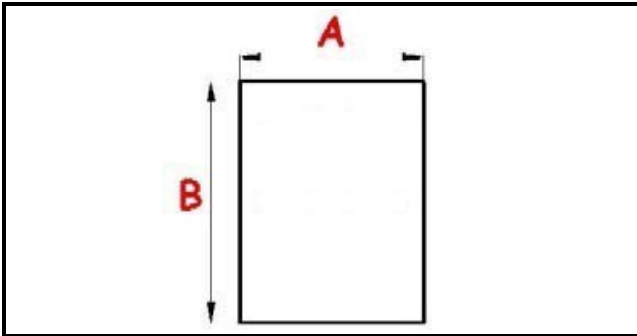

2123048

Date: 24-11-2024

ORIGINAL
OSP
SPARE PARTS

Technical data

SHORT SIDE mm	A=745mm
LONG SIDE mm	B=1830mm
PROFILE TYPE	QQ7