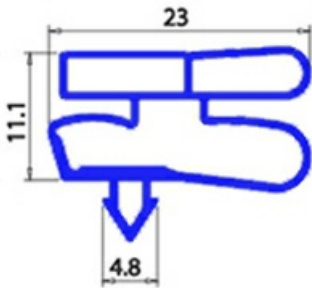

2123052

Date: 22-04-2025

ORIGINAL
OSP
SPARE PARTS

Technical data

SHORT SIDE mm	A=380mm
LONG SIDE mm	B=720mm
PROFILE TYPE	XX3

Manufacturer code

ILSA SPA