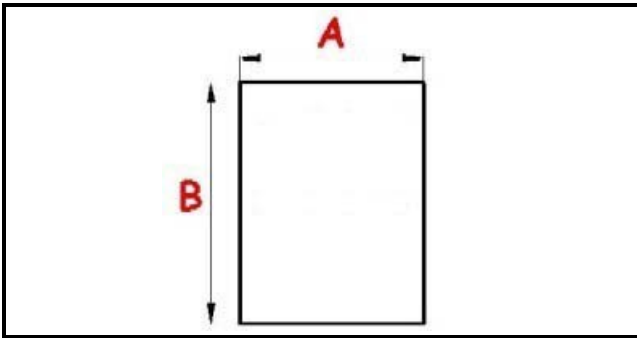

2123052

Date: 22-04-2025

ORIGINAL
OSP
SPARE PARTS

Technical data

SHORT SIDE mm	A=380mm
LONG SIDE mm	B=720mm
PROFILE TYPE	XX3

Manufacturer code

ILSA SPA