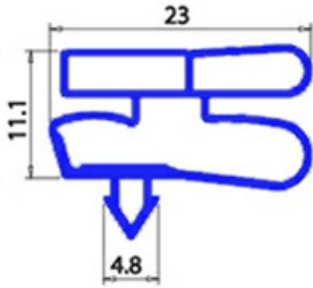

2123066

MAGNETIC SNAP IN GASKTE 420X475MM XX3 O.D.

Date: 14-11-2024

ORIGINAL
OSP
SPARE PARTS

Technical data

SHORT SIDE mm	A=420mm
LONG SIDE mm	B=475mm
PROFILE TYPE	XX3