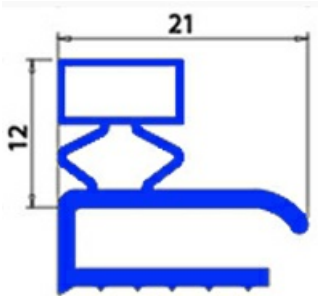

2123078

**ANGLED MIDDLE-EDGED MAGNETIC GASKET 340X620MM XX5 O.D.**

Date: 27-12-2024

ORIGINAL  
**OSP**  
SPARE PARTS**Technical data**

SHORT SIDE mm	A=340mm
LONG SIDE mm	B=620mm
PROFILE TYPE	XX5