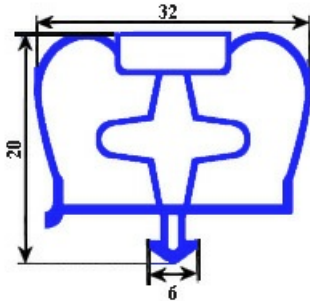

2123102

MAGNETIC SNAP IN GASKET 660X1420mm YY29

Date: 24-11-2024

ORIGINAL
OSP
SPARE PARTS

Technical data

SHORT SIDE mm	A=660mm
LONG SIDE mm	B=1420mm
PROFILE TYPE	YY29