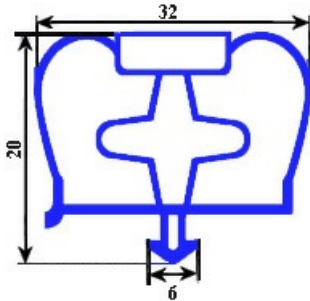

2123102

MAGNETIC SNAP IN GASKET 660X1420mm YY29

Date: 27-12-2024

ORIGINAL
OSP
SPARE PARTS

Technical data

SHORT SIDE mm	A=660mm
LONG SIDE mm	B=1420mm
PROFILE TYPE	YY29