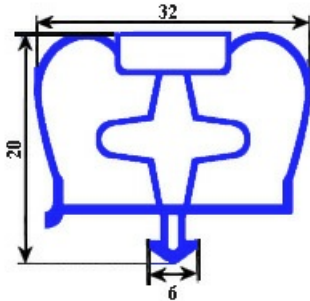

2123102

MAGNETIC SNAP IN GASKET 660X1420mm YY29

Date: 14-11-2024

ORIGINAL
OSP
SPARE PARTS

Technical data

SHORT SIDE mm	A=660mm
LONG SIDE mm	B=1420mm
PROFILE TYPE	YY29