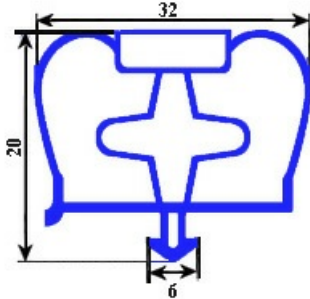

# MAGNETIC SNAP IN GASKET 660X1420mm YY29

Date: 20-09-2024

ORIGINAL  
**OSP**  
SPARE PARTS

## Technical data

SHORT SIDE mm	A=660mm
LONG SIDE mm	B=1420mm
PROFILE TYPE	YY29