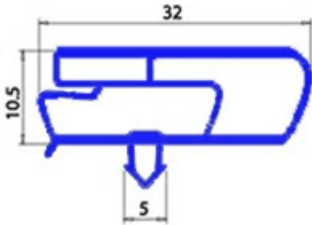

2123109

MAGNETIC SNAP IN GASKET 485X640MM YY4 O.D.

Date: 20-09-2024

**Technical data**

| | |
|---------------|---------|
| SHORT SIDE mm | A=485mm |
| LONG SIDE mm | B=640mm |
| PROFILE TYPE | YY4 |