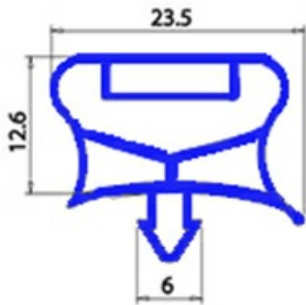

2123115

Date: 15-11-2024

Technical data

SHORT SIDE mm	A=430mm
LONG SIDE mm	B=550mm
PROFILE TYPE	QQ7