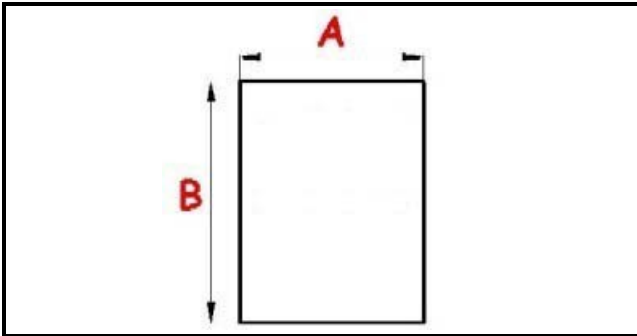

2123115

Date: 15-11-2024

Technical data

SHORT SIDE mm	A=430mm
LONG SIDE mm	B=550mm
PROFILE TYPE	QQ7