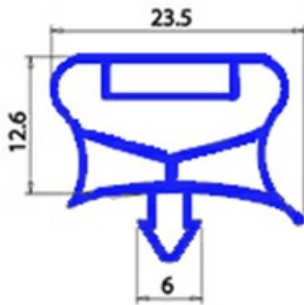

2123115

Date: 20-09-2024

Technical data

SHORT SIDE mm	A=430mm
LONG SIDE mm	B=550mm
PROFILE TYPE	QQ7