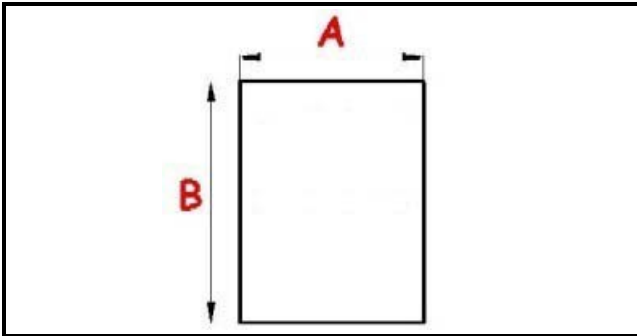

2123115

Date: 26-12-2024

Technical data

SHORT SIDE mm	A=430mm
LONG SIDE mm	B=550mm
PROFILE TYPE	QQ7