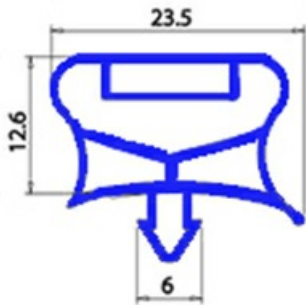

2123115

Date: 26-12-2024

Technical data

SHORT SIDE mm	A=430mm
LONG SIDE mm	B=550mm
PROFILE TYPE	QQ7