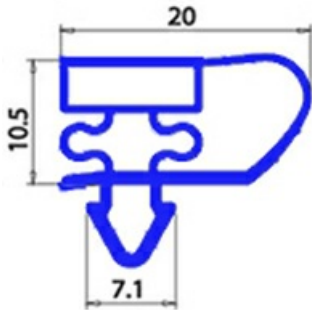

# MAGNETIC SNAP IN GASKET 665X1565MM YY22 O.D.

Date: 20-09-2024

## Technical data

SHORT SIDE mm	A=665mm
LONG SIDE mm	B=1565mm
PROFILE TYPE	YY22