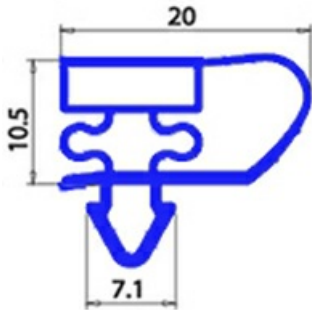

2123118

MAGNETIC SNAP IN GASKET 665X1565MM YY22 O.D.

Date: 15-11-2024

Technical data

SHORT SIDE mm	A=665mm
LONG SIDE mm	B=1565mm
PROFILE TYPE	YY22