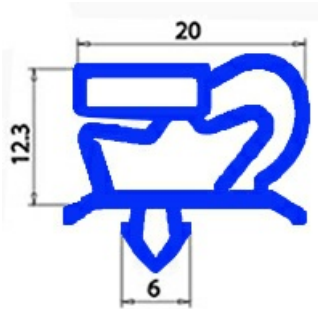

2123126

Date: 20-09-2024

Technical data

SHORT SIDE mm	A=542mm
LONG SIDE mm	B=767mm
PROFILE TYPE	QQ1