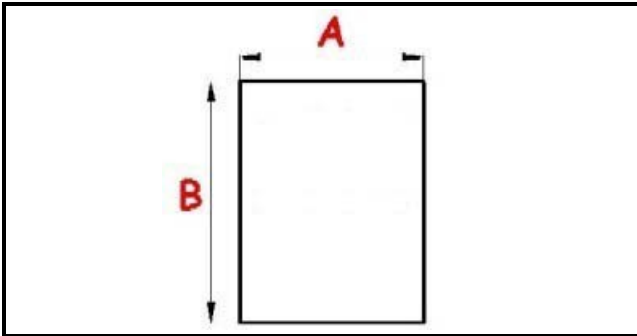

2123126

Date: 14-11-2024

Technical data

SHORT SIDE mm	A=542mm
LONG SIDE mm	B=767mm
PROFILE TYPE	QQ1