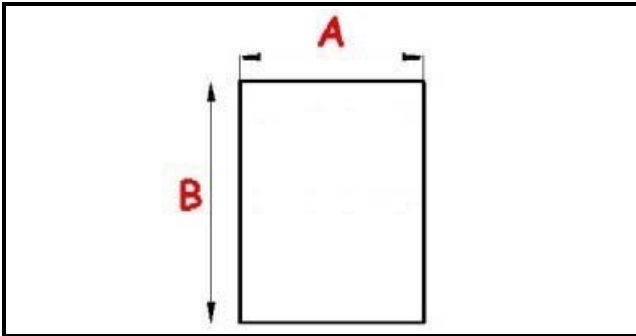

2123126

Date: 26-12-2024

Technical data

SHORT SIDE mm	A=542mm
LONG SIDE mm	B=767mm
PROFILE TYPE	QQ1