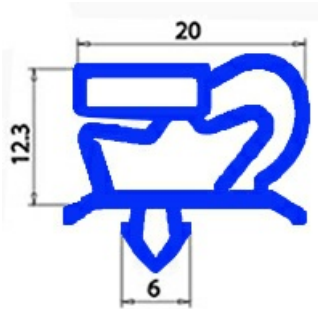

2123126

Date: 24-11-2024

Technical data

SHORT SIDE mm	A=542mm
LONG SIDE mm	B=767mm
PROFILE TYPE	QQ1