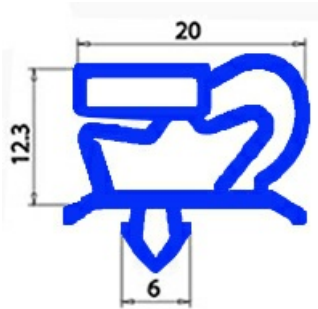

2123126

Date: 26-12-2024

Technical data

SHORT SIDE mm	A=542mm
LONG SIDE mm	B=767mm
PROFILE TYPE	QQ1