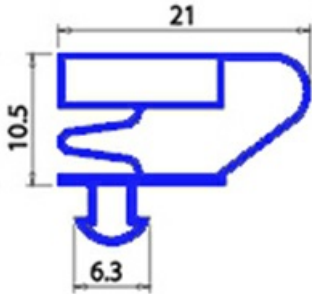

2123139

MAGNETIC SNAP IN GASKET 660X740MM QQ4 O.D.

Date: 26-12-2024

**Technical data**

SHORT SIDE mm	A=660mm
LONG SIDE mm	B=740mm
PROFILE TYPE	QQ4