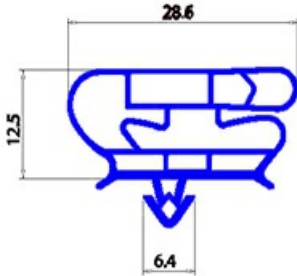

2123141

MAGNETIC SNAP IN GASKET BAR 2500MM YY28

Date: 15-11-2024