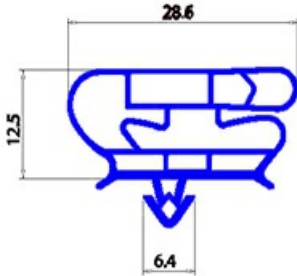

## MAGNETIC SNAP IN GASKET BAR 2500MM YY28

Date: 15-11-2024

### Technical data

LONG SIDE mm	A=2500mm
PROFILE TYPE	YY28