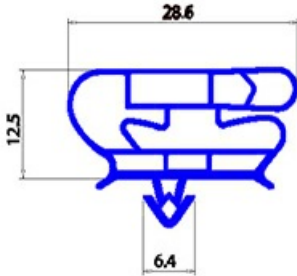

# MAGNETIC SNAP IN GASKET BAR 2500MM YY28

Date: 20-09-2024

## Technical data

LONG SIDE mm	A=2500mm
PROFILE TYPE	YY28