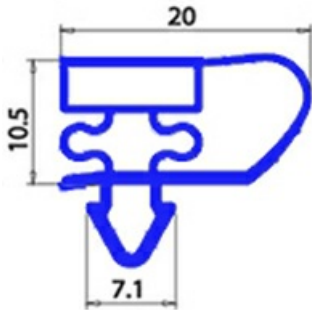

2123149

MAGNETIC SNAP IN GASKET 234X491mm YY22

Date: 15-11-2024

Technical data

SHORT SIDE mm	A=234mm
LONG SIDE mm	B=491mm
PROFILE TYPE	YY22