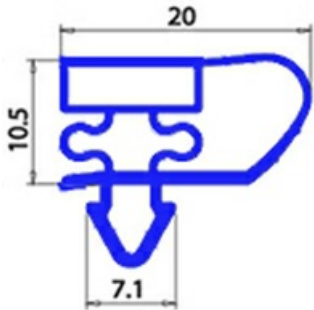

2123149

MAGNETIC SNAP IN GASKET 234X491mm YY22

Date: 26-12-2024

Technical data

SHORT SIDE mm	A=234mm
LONG SIDE mm	B=491mm
PROFILE TYPE	YY22