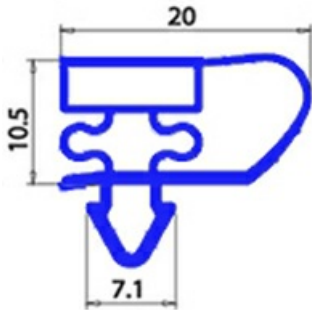

2123152

MAGNETIC SNAP IN GASKET 491X755mm YY22

Date: 26-12-2024

Technical data

SHORT SIDE mm	A=491mm
LONG SIDE mm	B=755mm
PROFILE TYPE	YY22