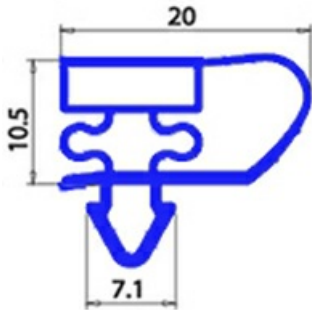

2123152

MAGNETIC SNAP IN GASKET 491X755mm YY22

Date: 26-12-2024