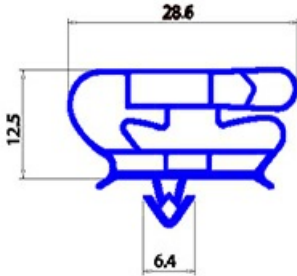

2123160

MAGNETIC SNAP IN GASKET 400X640MM YY28

Date: 20-09-2024