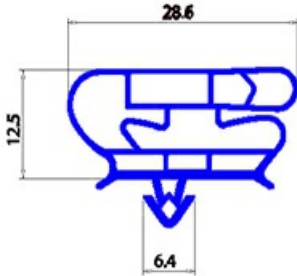

2123161

**MAGNETIC SNAP IN GASKET 285X405MM YY28 O.D.**

Date: 26-12-2024

**Technical data**

SHORT SIDE mm	A=285mm
LONG SIDE mm	B=405mm
PROFILE TYPE	YY28