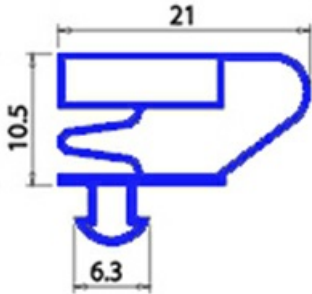

2123166

MAGNETIC SNAP IN GASKET 420X600MM QQ4 O.D.

Date: 20-09-2024

Technical data

| | |
|---------------|---------|
| SHORT SIDE mm | A=420mm |
| LONG SIDE mm | B=600mm |
| PROFILE TYPE | QQ4 |