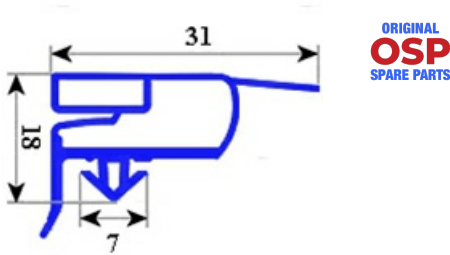

2123168

MAGNETIC SNAP IN GASKET 658X723mm QQ6

Date: 24-11-2024

**Technical data**

SHORT SIDE mm	A=658mm
LONG SIDE mm	B=723mm
PROFILE TYPE	QQ6

Manufacturer code

ILSA SPA