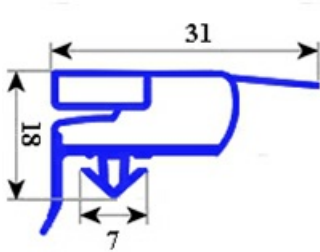

2123168

MAGNETIC SNAP IN GASKET 658X723mm QQ6

Date: 26-12-2024

ORIGINAL
OSP
SPARE PARTS**Technical data**

SHORT SIDE mm	A=658mm
LONG SIDE mm	B=723mm
PROFILE TYPE	QQ6

Manufacturer code

ILSA SPA