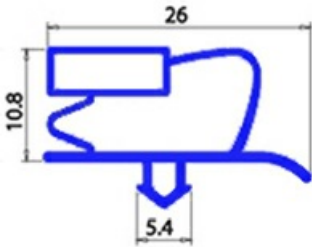

2123171

**MAGNETIC SNAP IN GASKET 410X620MM YY27 O.D.**

Date: 10-11-2024

**Technical data**

SHORT SIDE mm	A=410mm
LONG SIDE mm	B=620mm
PROFILE TYPE	YY27