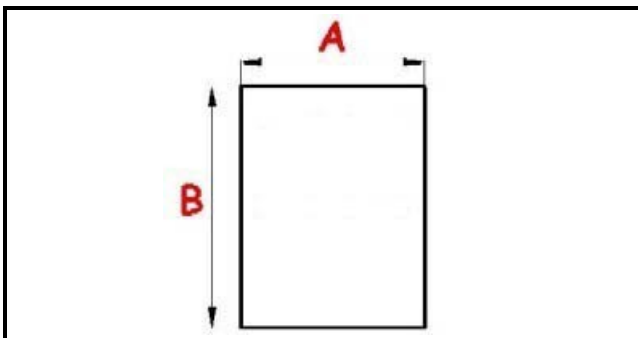

2123172

**MAGNETIC SNAP IN GASKET 423x1187 mm (404x1168mm) QQ7**

Date: 26-12-2024

**Technical data**

SHORT SIDE mm	A=423mm
LONG SIDE mm	B=1187mm
PROFILE TYPE	QQ7