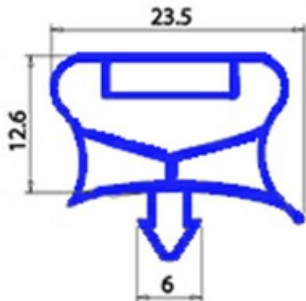

2123172

**MAGNETIC SNAP IN GASKET 423x1187 mm (404x1168mm) QQ7**

Date: 26-12-2024

**Technical data**

SHORT SIDE mm	A=423mm
LONG SIDE mm	B=1187mm
PROFILE TYPE	QQ7