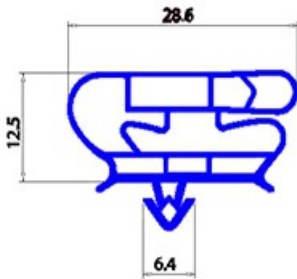

2123177

**MAGNETIC SNAP IN GASKET 705X1150mm YY28**

Date: 20-09-2024

**Technical data**

SHORT SIDE mm	A=705mm
LONG SIDE mm	B=1150mm
PROFILE TYPE	YY28