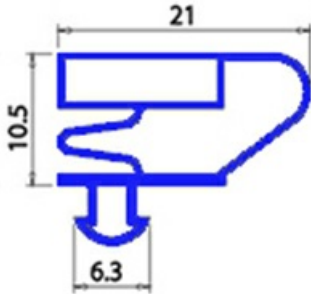

2123181

MAGNETIC SNAP IN GASKET 665X1505mm QQ4

Date: 26-12-2024

**Technical data**

SHORT SIDE mm	A=665mm
LONG SIDE mm	B=1505mm
PROFILE TYPE	QQ4

Manufacturer code

ANGELO PO GRANDI CUCINE SPA