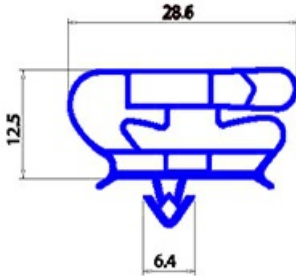

2123182

**MAGNETIC SNAP IN GASKET 661X1567mm YY28**

Date: 26-12-2024

**Technical data**

SHORT SIDE mm	A=661mm
LONG SIDE mm	B=1567mm
PROFILE TYPE	YY28

**Manufacturer code**

COLD LINE S.R.L.