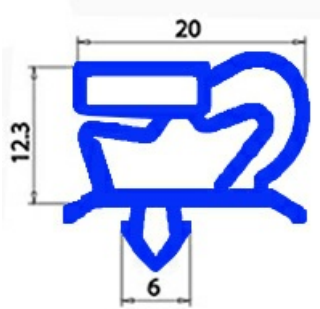

2123213

MAGNETIC SNAP IN GASKET 694x1632 MM QQ1 (INT.683x1621mm)

Date: 19-04-2025

Technical data

SHORT SIDE mm	A=694mm
LONG SIDE mm	B=1632mm
PROFILE TYPE	QQ1