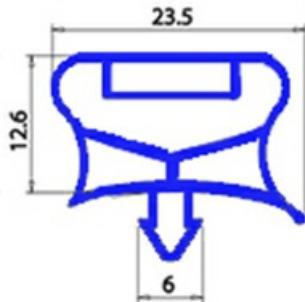

2123220

**MAGNETIC SNAP IN GASKET 337X1141mm (JOINT 317X1122mm)
QQ7 O.D.**

Date: 24-11-2024

**Technical data**

| | |
|---------------|----------|
| SHORT SIDE mm | A=337mm |
| LONG SIDE mm | B=1141mm |
| PROFILE TYPE | QQ7 |