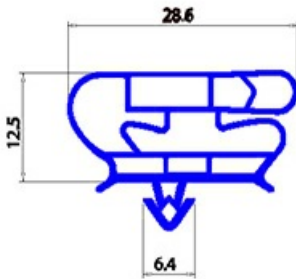

2123225

**MAGNETIC SNAP IN GASKET 371X661mm P1500 (YY28)**

Date: 24-11-2024

ORIGINAL  
**OSP**  
SPARE PARTS**Technical data**

SHORT SIDE mm	A=371mm
LONG SIDE mm	B=661mm
PROFILE TYPE	YY28

**Manufacturer code**