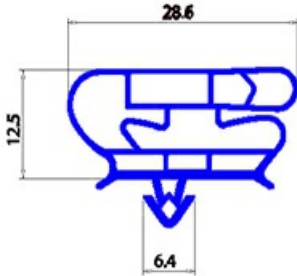

2123226

MAGNETIC SNAP IN GASKET 29X392MM YY28

Date: 26-12-2024

**Technical data**

SHORT SIDE mm	A=269mm
LONG SIDE mm	B=392mm
PROFILE TYPE	YY28

Manufacturer code

ANGELO PO GRANDI CUCINE SPA