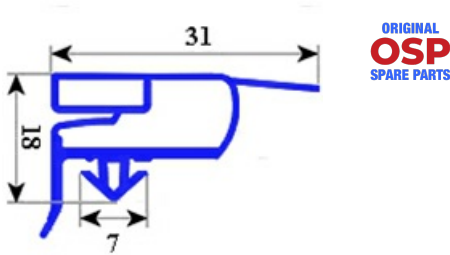

2123228

MAGNETIC SNAP IN GASKET 280X411mm QQ6

Date: 26-12-2024

**Technical data**

SHORT SIDE mm	A=280mm
LONG SIDE mm	B=411mm
PROFILE TYPE	QQ6

Manufacturer code

ELECTROLUX PROFESSIONAL S.P.A.