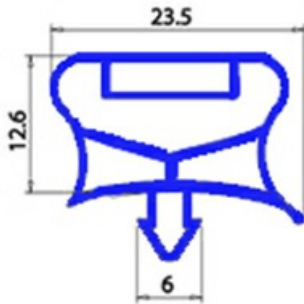

2123229

**MAGNETIC SNAP IN GASKET 334X771mm (JOINT 315X752mm,
INTERNAL 292X729mm) QQ7**

Date: 14-11-2024

**Technical data**

SHORT SIDE mm	A=334mm
LONG SIDE mm	B=771mm
PROFILE TYPE	QQ7