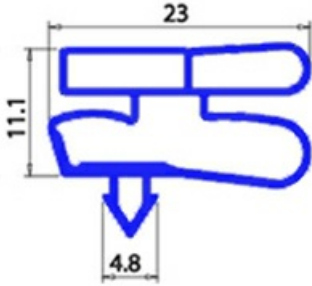

# MAGNETIC SNAP IN GASKET 665X1365mm XX3

Date: 25-04-2025

## Technical data

SHORT SIDE mm	A=665mm
LONG SIDE mm	B=1365mm
PROFILE TYPE	XX3