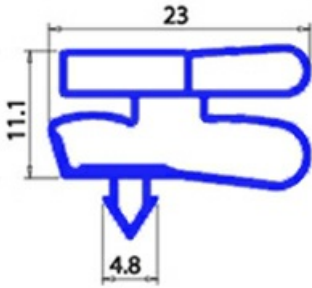

2123256

MAGNETIC SNAP IN GASKET 625X500MM O.D. XX3

Date: 19-04-2025

Technical data

SHORT SIDE mm	A=500mm
LONG SIDE mm	B=625mm
PROFILE TYPE	XX3