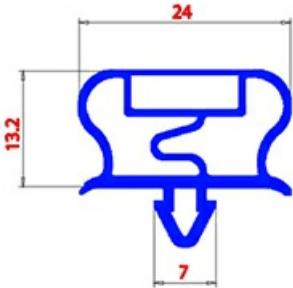

2123269

MAGNETIC SNAP IN GASKET BAR 2500mm QQ21

Date: 20-09-2024

Technical data

LONG SIDE mm	A=2500mm
PROFILE TYPE	QQ21