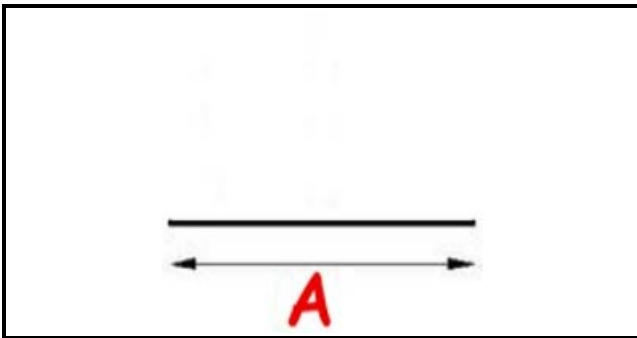

2123269

MAGNETIC SNAP IN GASKET BAR 2500mm QQ21

Date: 19-04-2025

Technical data

LONG SIDE mm	A=2500mm
PROFILE TYPE	QQ21