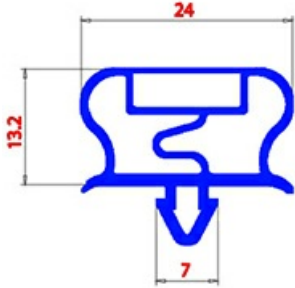

2123269

MAGNETIC SNAP IN GASKET BAR 2500mm QQ21

Date: 19-04-2025

Technical data

LONG SIDE mm	A=2500mm
PROFILE TYPE	QQ21