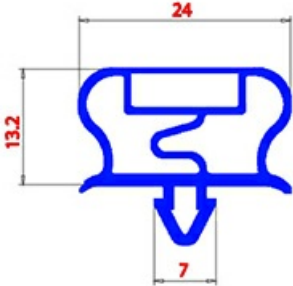

2123270

MAGNETIC SNAP IN GASKET 500x660mm QQ21

Date: 26-12-2024

**Technical data**

SHORT SIDE mm	A=500mm
LONG SIDE mm	B=660mm
PROFILE TYPE	QQ21

Manufacturer code

LOTUS SPA