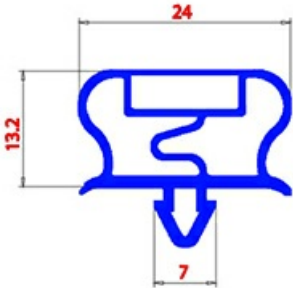

2123280

**MAGNETIC SNAP IN GASKET 420X600mm QQ21 O.D.**

Date: 19-09-2024

**Technical data**

SHORT SIDE mm	A=420mm
LONG SIDE mm	B=600mm
PROFILE TYPE	QQ21