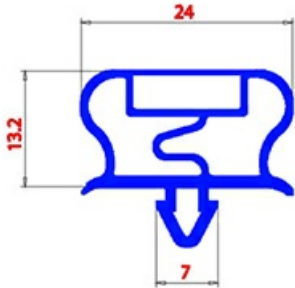

2123285

MAGNETIC SNAP IN GASKET 960X1800mm QQ21 O.D.

Date: 26-12-2024

**Technical data**

SHORT SIDE mm	A=960mm
LONG SIDE mm	B=1800mm
PROFILE TYPE	QQ21