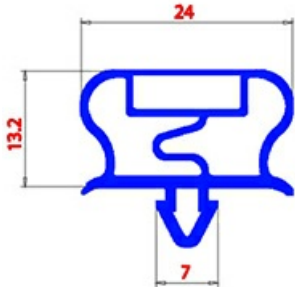

2123285

MAGNETIC SNAP IN GASKET 960X1800mm QQ21 O.D.

Date: 19-04-2025

Technical data

SHORT SIDE mm	A=960mm
LONG SIDE mm	B=1800mm
PROFILE TYPE	QQ21