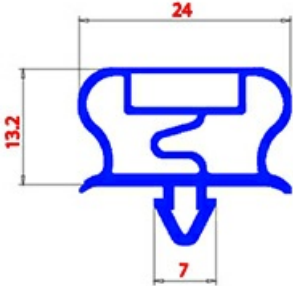

2123285

MAGNETIC SNAP IN GASKET 960X1800mm QQ21 O.D.

Date: 20-09-2024

Technical data

SHORT SIDE mm	A=960mm
LONG SIDE mm	B=1800mm
PROFILE TYPE	QQ21