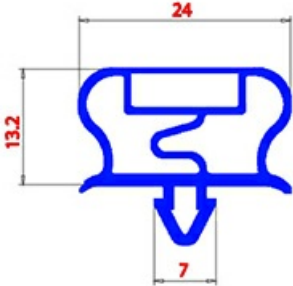

2123288

**MAGNETIC SNAP IN GASKET 220X380mm QQ21 O.D**

Date: 24-11-2024

**Technical data**

SHORT SIDE mm	A=220mm
LONG SIDE mm	B=380mm
PROFILE TYPE	QQ21