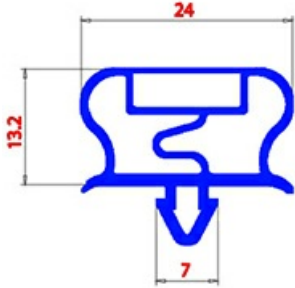

# MAGNETIC SNAP IN GASKET 220X380mm QQ21 O.D

Date: 19-04-2025

## Technical data

SHORT SIDE mm	A=220mm
LONG SIDE mm	B=380mm
PROFILE TYPE	QQ21