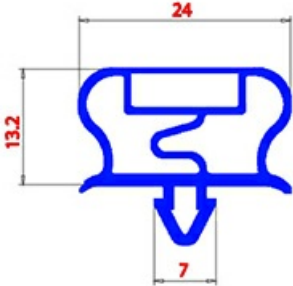

2123291

**MAGNETIC SNAP IN GASKET 420X610mm QQ21 O.D.**

Date: 26-12-2024

**Technical data**

SHORT SIDE mm	A=420mm
LONG SIDE mm	B=610mm
PROFILE TYPE	QQ21