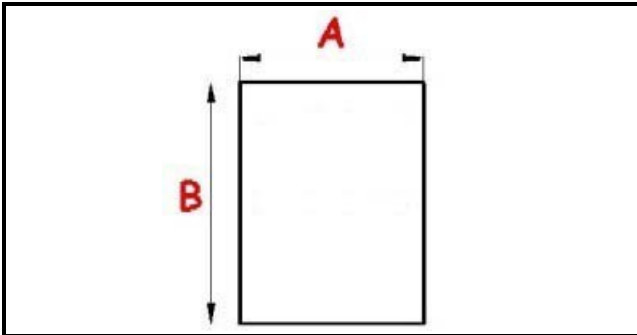

2123294

MAGNETIC SNAP IN GASKET INT.638,5X1473,5mm (EST.654,5X1489,5mm) QQ1

Date: 19-04-2025

Technical data

SHORT SIDE mm	A=654,5mm
LONG SIDE mm	B=1489,5mm
PROFILE TYPE	QQ1