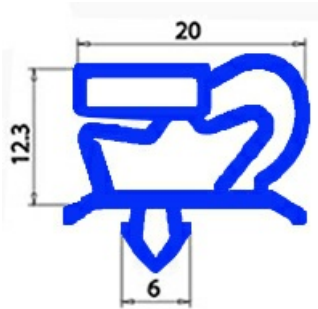

2123294

**MAGNETIC SNAP IN GASKET INT.638,5X1473,5mm  
(EST.654,5X1489,5mm) QQ1**

Date: 26-12-2024

**Technical data**

|               |            |
|---------------|------------|
| SHORT SIDE mm | A=654,5mm  |
| LONG SIDE mm  | B=1489,5mm |
| PROFILE TYPE  | QQ1        |