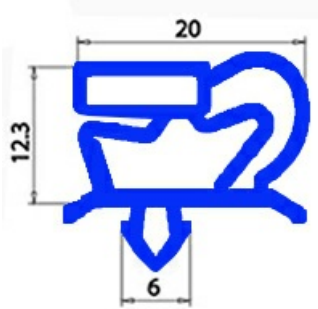

2123294

MAGNETIC SNAP IN GASKET INT.638,5X1473,5mm (EST.654,5X1489,5mm) QQ1

Date: 19-04-2025

Technical data

SHORT SIDE mm	A=654,5mm
LONG SIDE mm	B=1489,5mm
PROFILE TYPE	QQ1