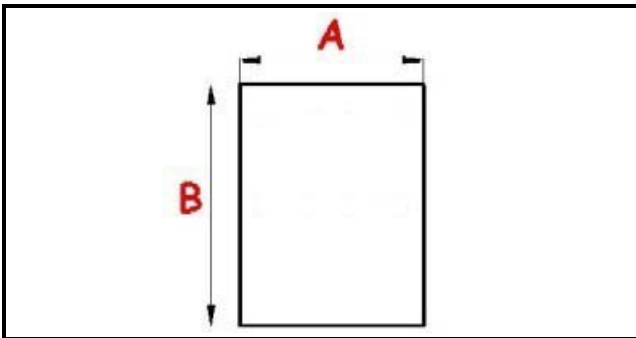

2123294

**MAGNETIC SNAP IN GASKET INT.638,5X1473,5mm  
(EST.654,5X1489,5mm) QQ1**

Date: 26-12-2024

**Technical data**

|               |            |
|---------------|------------|
| SHORT SIDE mm | A=654,5mm  |
| LONG SIDE mm  | B=1489,5mm |
| PROFILE TYPE  | QQ1        |