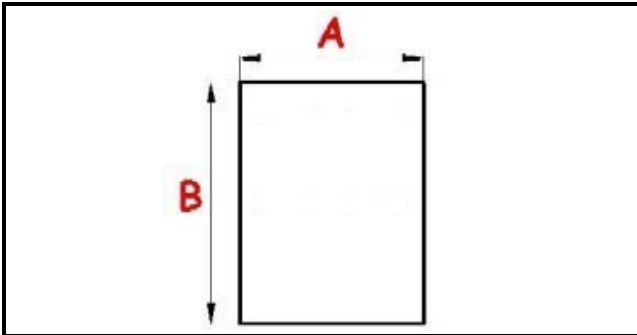

2123297

MAGNETIC SNAP IN GASKET 498,5X2593,5mm INTERAX 512,5X2607,5mm EXTERNAL QQ1 (Z) BLACK

Date: 19-04-2025

ORIGINAL
OSP
SPARE PARTS

Technical data

SHORT SIDE mm	A=512mm
LONG SIDE mm	B=2607mm
PROFILE TYPE	QQ1