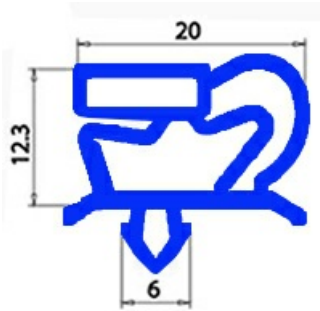

2123297

MAGNETIC SNAP IN GASKET 498,5X2593,5mm INTERAX 512,5X2607,5mm EXTERNAL QQ1 (Z) BLACK

Date: 19-04-2025

ORIGINAL
OSP
SPARE PARTS

Technical data

SHORT SIDE mm	A=512mm
LONG SIDE mm	B=2607mm
PROFILE TYPE	QQ1