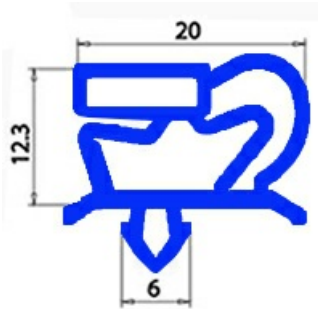

2123297

**MAGNETIC SNAP IN GASKET 498,5X2593,5mm INTERAX  
512,5X2607,5mm EXTERNAL QQ1 (Z) BLACK**

Date: 26-12-2024

ORIGINAL  
**OSP**  
SPARE PARTS**Technical data**

SHORT SIDE mm	A=512mm
LONG SIDE mm	B=2607mm
PROFILE TYPE	QQ1