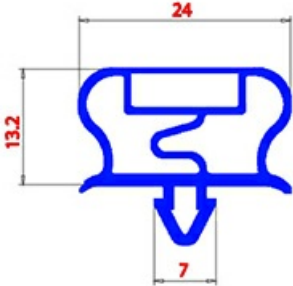

2123300

**MAGNETIC SNAP IN GASKET 180X445mm QQ21 O.D.**

Date: 26-12-2024

**Technical data**

SHORT SIDE mm	A=180mm
LONG SIDE mm	B=445mm
PROFILE TYPE	QQ21