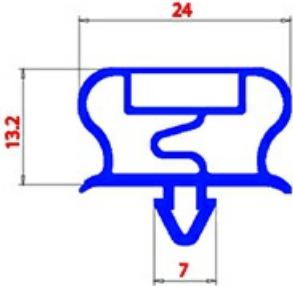

2123307

MAGNETIC SNAP IN GASKET 650X1660mm QQ21 O.D.

Date: 23-11-2024

**Technical data**

SHORT SIDE mm	A=650mm
LONG SIDE mm	B=1660mm
PROFILE TYPE	QQ21