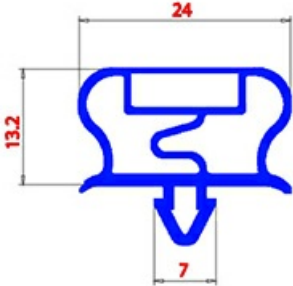

2123307

MAGNETIC SNAP IN GASKET 650X1660mm QQ21 O.D.

Date: 25-12-2024

**Technical data**

SHORT SIDE mm	A=650mm
LONG SIDE mm	B=1660mm
PROFILE TYPE	QQ21