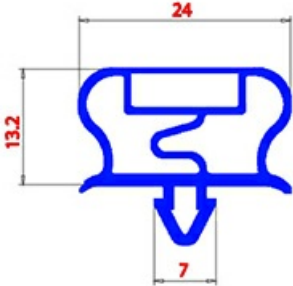

2123308

**MAGNETIC SNAP IN GASKET 590X725mm QQ21 O.D.**

Date: 23-11-2024

**Technical data**

SHORT SIDE mm	A=590mm
LONG SIDE mm	B=725mm
PROFILE TYPE	QQ21