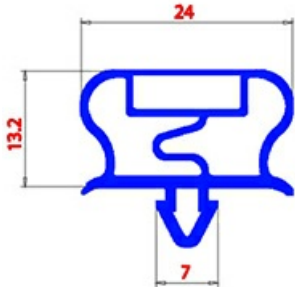

2123312

MAGNETIC SNAP IN GASKET 680X1490mm QQ21 O.D.

Date: 17-04-2025

Technical data

SHORT SIDE mm	A=680mm
LONG SIDE mm	B=1490mm
PROFILE TYPE	QQ21