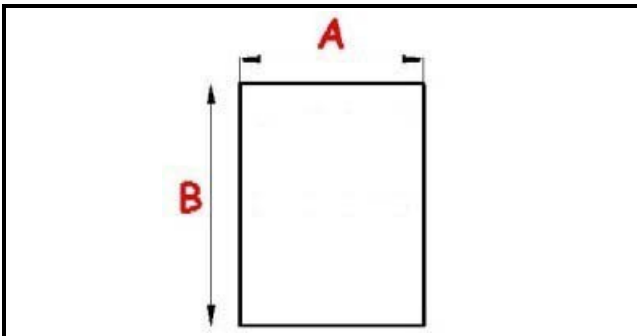

2123312

MAGNETIC SNAP IN GASKET 680X1490mm QQ21 O.D.

Date: 17-04-2025

Technical data

SHORT SIDE mm	A=680mm
LONG SIDE mm	B=1490mm
PROFILE TYPE	QQ21