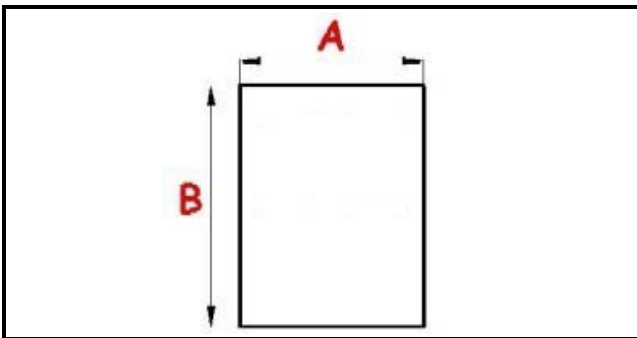

# MAGNETIC SNAP IN GASKET INTERNAL 338X1077mm EXT.349X1088mm QQ1 O.D.

Date: 17-04-2025

## Technical data

SHORT SIDE mm	A=349mm
LONG SIDE mm	B=1088mm
PROFILE TYPE	QQ1