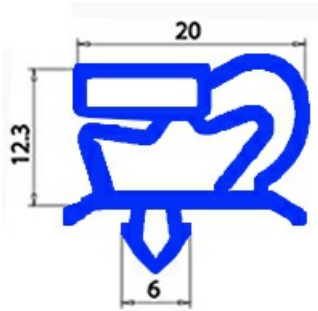

# MAGNETIC SNAP IN GASKET INTERNAL 338X1077mm EXT.349X1088mm QQ1 O.D.

Date: 17-04-2025

## Technical data

SHORT SIDE mm	A=349mm
LONG SIDE mm	B=1088mm
PROFILE TYPE	QQ1