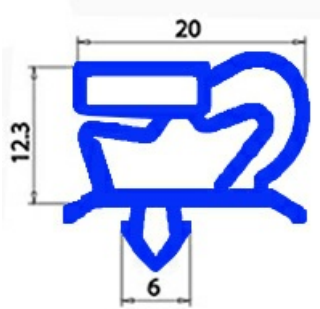

2123320

MAGNETIC SNAP IN GASKET 675X1097mm INT. 689X1111mm EXT. QQ1 O.D.

Date: 17-04-2025

ORIGINAL
OSP
SPARE PARTS

Technical data

SHORT SIDE mm	A=689mm
LONG SIDE mm	B=1111mm
PROFILE TYPE	QQ1