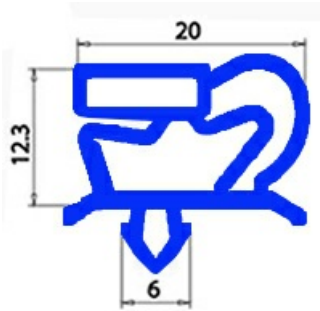

2123321

MAGNETIC SNAP IN GASKET 555X1958mm INT. 566X1969mm EXT. QQ1 GREY O.D.

Date: 17-04-2025

Technical data

SHORT SIDE mm	A=566mm
LONG SIDE mm	B=1969mm
PROFILE TYPE	QQ1