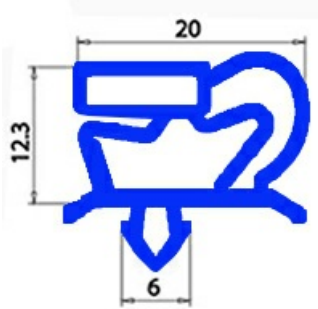

# MAGNETIC SNAP IN GASKET.377X412mm EXT.388X423mm QQ1 O.D. GREY

Date: 16-04-2025

## Technical data

SHORT SIDE mm	A=388mm
LONG SIDE mm	B=423mm
PROFILE TYPE	QQ1