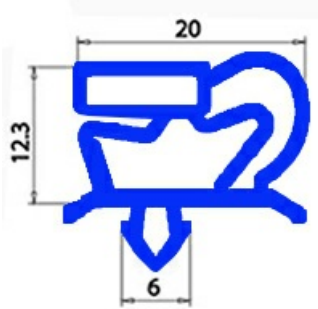

2123323

MAGNETIC SNAP IN GASKET.460X794mm EXT.471X805mm QQ1 O.D. GREY

Date: 16-04-2025

Technical data

SHORT SIDE mm	A=471mm
LONG SIDE mm	B=805mm
PROFILE TYPE	QQ1