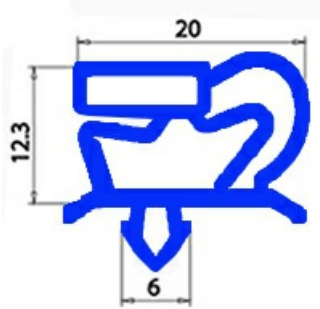

2123326

MAGNETIC SNAP IN GASKET INT.492X1535mm EXT.503X1546mm QQ1 GREY

Date: 16-04-2025

Technical data

SHORT SIDE mm	A=503mm
LONG SIDE mm	B=1546mm
PROFILE TYPE	QQ1