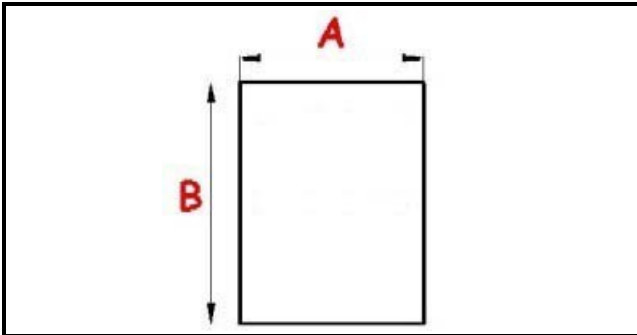

2123326

MAGNETIC SNAP IN GASKET INT.492X1535mm EXT.503X1546mm QQ1 GREY

Date: 16-04-2025

Technical data

SHORT SIDE mm	A=503mm
LONG SIDE mm	B=1546mm
PROFILE TYPE	QQ1