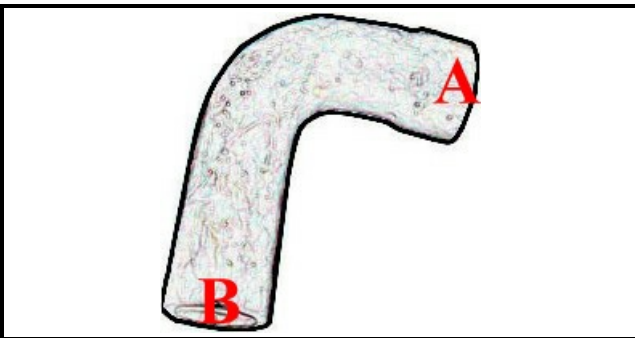

2108509

SUCTION SLEEVE LP60

Date: 12-11-2024

ORIGINAL
OSP
SPARE PARTS**Technical data**

DEPTH MM	L=320mm
MINIMUM INTERNAL DIAMETER mm	A=61mm
MAXIMUM INTERNAL DIAMETER mm	B=67mm
WIDTH MM	P=160mm

Manufacturer code