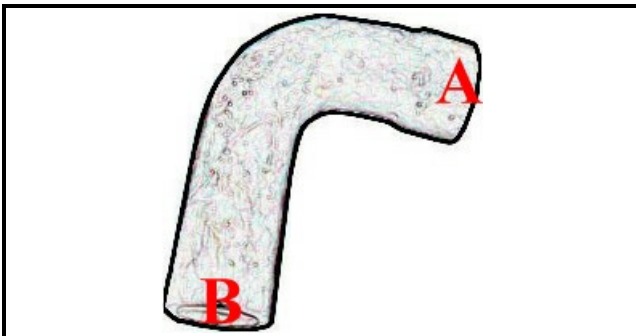

2108509

**SUCTION SLEEVE LP60**

Date: 19-09-2024

ORIGINAL  
**OSP**  
SPARE PARTS**Technical data**

DEPTH MM	L=320mm
MINIMUM INTERNAL DIAMETER mm	A=61mm
MAXIMUM INTERNAL DIAMETER mm	B=67mm
WIDTH MM	P=160mm