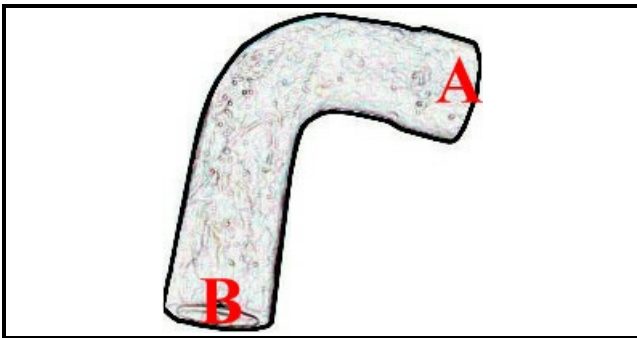

2108509

SUCTION SLEEVE LP60

Date: 07-04-2025

ORIGINAL
OSP
SPARE PARTS

Technical data

DEPTH MM	L=320mm
MINIMUM INTERNAL DIAMETER mm	A=61mm
MAXIMUM INTERNAL DIAMETER mm	B=67mm
WIDTH MM	P=160mm

Manufacturer code